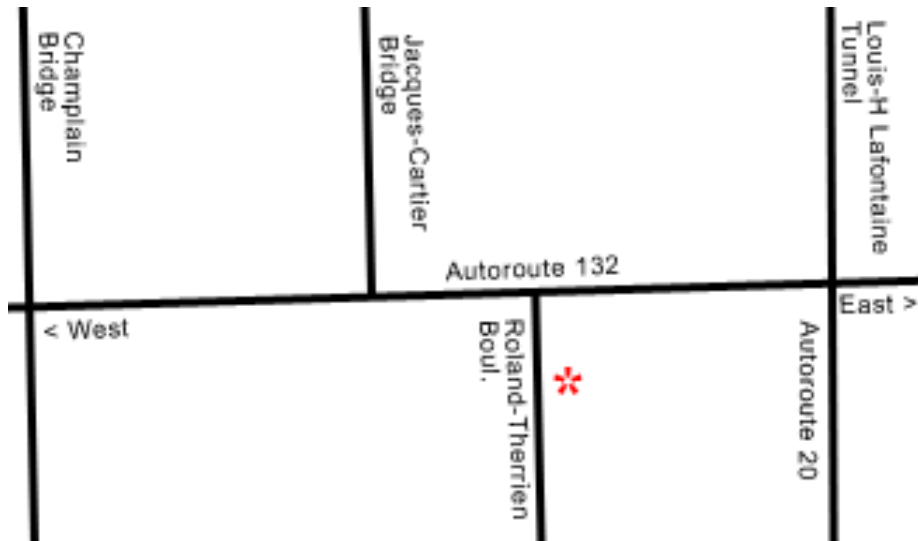

The South-west Québec forest product producer's joint plan  
Maison de l'UPA  
555, boulevard Roland-Therrien, bureau 555  
Longueuil (Québec) J4H 4E7

Here are directions for getting to our offices :

**Louis-Hyppolite Lafontaine Tunnel**

Take exit 90 towards the USA then take the Roland-Therrien exit and continue until you reach the UPA building which will be on your left.

**Mercier, Champlain, Victoria and Jacques-Cartier bridges**

Take the exit leading to highway 132 towards Sorel then take the Roland-Therrien exit and continue until you reach the UPA building which will be on your left.

**Autoroute 20.**

If you are coming from Quebec on autoroute 20, take exit 90 towards the USA then take the Roland-Therrien exit and continue until you reach the UPA building which will be on your left.

**Autoroute 10**

If you are arriving by autoroute 10, take the exits leading to highway 132 towards Sorel then take the Roland-Therrien exit and continue until you reach the UPA building which will be on your left.